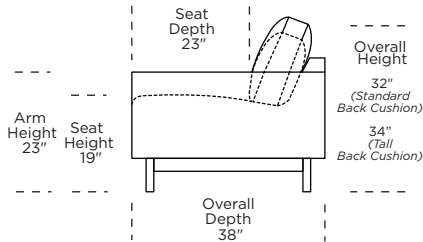

Options:

Loose knife-edge back cushions
High leg Carmet available with wood leg in Acorn, Espresso or Walnut finish
High leg Carmet available with metal leg in Brushed Stainless finish
Back and seat cushion decorative detail options: Plain or Tufted (tufted detail not available with knife-edge back cushion option)
Premium high-density, high-resiliency foam seat cushions with memory foam inserts encased in down
Tall back cushion option available on any style back cushion (adds 2" to overall height)

Note: Dotted line indicates seam on leather, Ultrasuede® and up the roll fabrics. Seams are eliminated with railroaded fabrics.

CARMET

CRM = LOW LEG
CRH = HIGH LEG

V.10.05.22

Scale: 1/8 inch = 1 foot
All dimensions are approximate and subject to change.
Specify components from the sitting position.