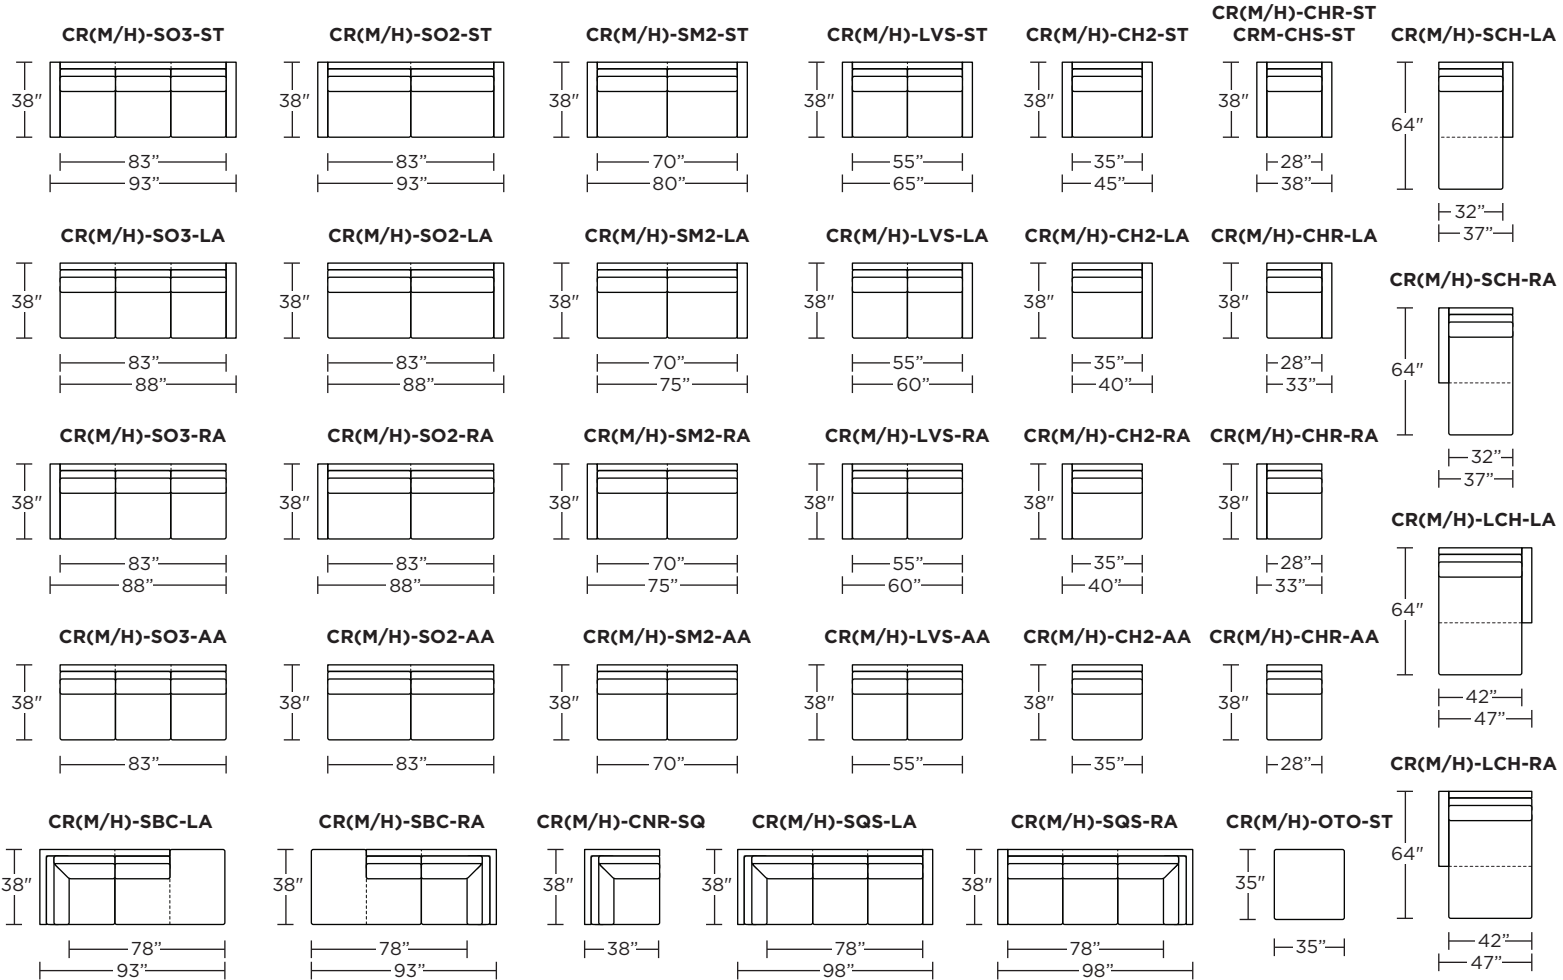

Please use actual leather, fabric, Crypton®, Sunbrella® and Ultrasuede® swatches when specifying furniture as the colors shown may vary due to the printing process.

Carmet Low Leg (CRM):

Carmet High Leg (CRH):

Note: Dotted line indicates seam on leather, Ultrasuede® and up the roll fabrics. Seams are eliminated with railroaded fabrics.

CARMET

CRM = LOW LEG
CRH = HIGH LEG

V.10.05.22

Scale: 1/8 inch = 1 foot
All dimensions are approximate and subject to change.
Specify components from the sitting position.