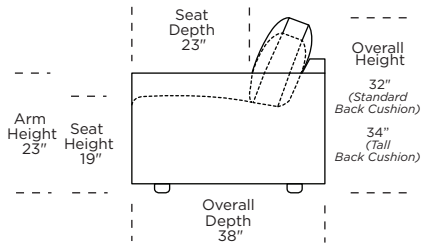

AMERICAN LEATHER® SOFAS & SECTIONALS COLLECTION

Standard Features:

Advanced unidirectional suspension system
Premium high-density, high-resiliency foam seat cushions
Loose back and seat cushions
Single-needle top-stitch
Lifetime warranty on frame and suspension
Quick-ship delivery

Options:

Loose knife-edge back cushions
High leg Carmet available with wood leg in Acorn, Espresso or Walnut finish
High leg Carmet available with metal leg in Brushed Stainless finish
Back and seat cushion decorative detail options: Plain or Tufted (tufted detail not available with knife-edge back cushion option)
Premium high-density, high-resiliency foam seat cushions with memory foam inserts encased in down
Tall back cushion option available on any style back cushion (adds 2" to overall height)

Please use actual leather, fabric, Crypton®, Sunbrella® and Ultrasuede® swatches when specifying furniture as the colors shown may vary due to the printing process.

Carmet Low Leg (CRM):