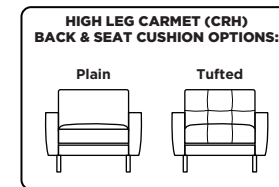

Options:

Loose knife-edge back cushions
High leg Carmet available with wood leg in Acorn, Espresso or Walnut finish
High leg Carmet available with metal leg in Brushed Stainless finish
Back and seat cushion decorative detail options: Plain or Tufted (tufted detail not available with knife-edge back cushion option)
Premium high-density, high-resiliency foam seat cushions with memory foam inserts encased in down
Tall back cushion option available on any style back cushion (adds 2" to overall height)

Please use actual leather, fabric, Crypton®, Sunbrella® and Ultrasuede® swatches when specifying furniture as the colors shown may vary due to the printing process.

Carmet Low Leg (CRM):

Carmet High Leg (CRH):

Note: Dotted line indicates seam on leather, Ultrasuede® and up the roll fabrics. Seams are eliminated with railroaded fabrics.

CARMET

CRM = LOW LEG
CRH = HIGH LEG

V.10.05.22

Scale: 1/8 inch = 1 foot
All dimensions are approximate and subject to change.
Specify components from the sitting position.