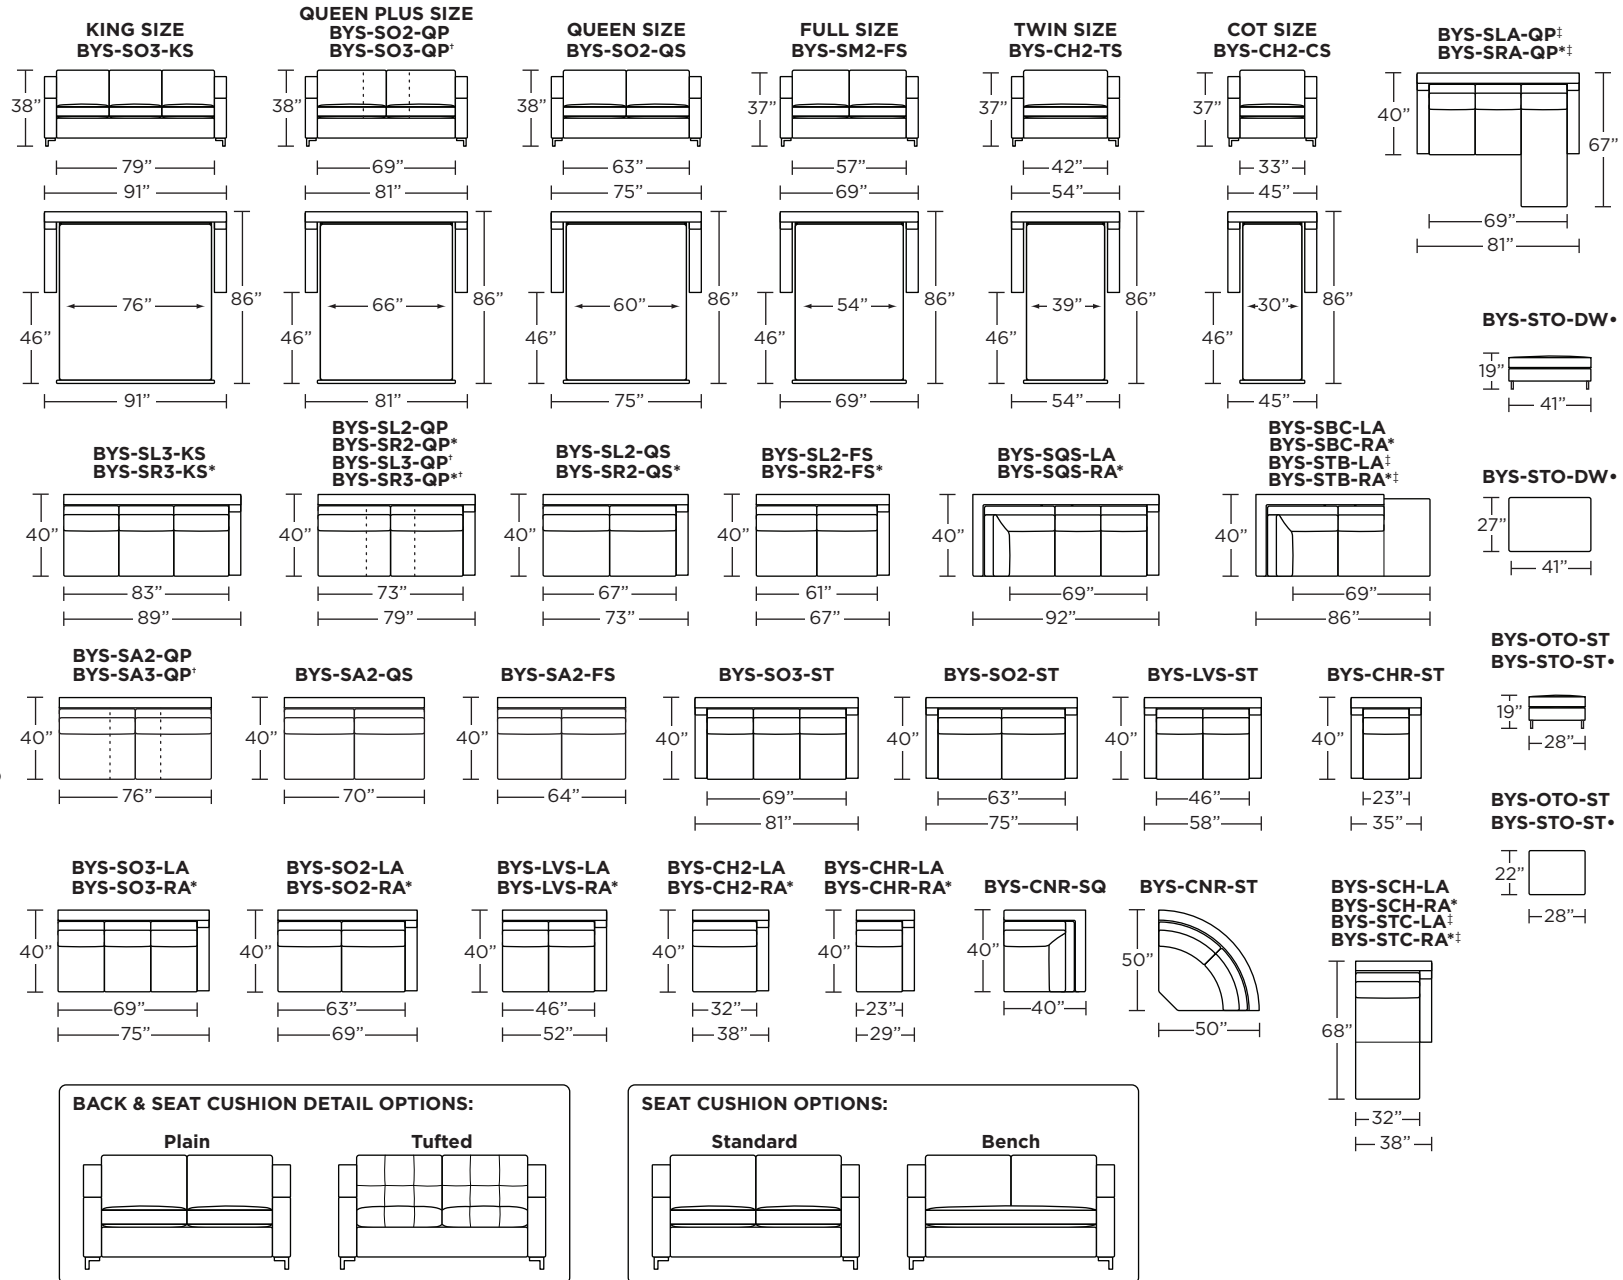

**BRYSON**

**Standard Comfort Sleeper®**

**Features:**

- Featuring the patented Tiffany 24/7™ platform sleep system
- Room to stretch out with true 80 inches of bedroom-length sleeping surface
- Ultimate comfort on four inches of plush, high-density foam mattress
- Under-sofa dust covers keeps dust and dirt from ever touching the mattress
- Zero wall clearance
- Quick-ship delivery
- Double-needle top-stitch
- High-density, high-resiliency foam seat cushions
- Loose back and seat cushions
- Limited lifetime warranty on frame
- 10-year mechanism warranty

**Leg height is 4"**

Please use actual leather, fabric, Crypton®, Sunbrella® and Ultrasuede® swatches when specifying furniture as the colors shown may vary due to the printing process.

**Note:** Seat depth includes cushion overhang which may be up to 1"

\* Picture shows left arm seated. Please specify left or right arm seated when ordering.

All orders are in seated position.

† Dotted lines for Queen Plus sizes indicates the number of seats.

All dimensions are approximate and subject to change.

‡ Chaise lifts up to reveal hidden storage space. • Storage