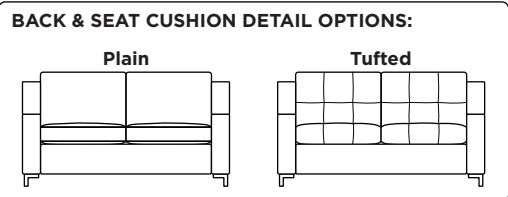

**BRYSON**

**Standard Comfort Sleeper®**

**Features:**

- Featuring the patented Tiffany 24/7™ platform sleep system
- Room to stretch out with true 80 inches of bedroom-length sleeping surface
- Ultimate comfort on four inches of plush, high-density foam mattress
- Under-sofa dust covers keeps dust and dirt from ever touching the mattress
- Zero wall clearance
- Quick-ship delivery
- Double-needle top-stitch
- High-density, high-resiliency foam seat cushions
- Loose back and seat cushions
- Limited lifetime warranty on frame
- 10-year mechanism warranty

**Mattress Options:**

- HiPerform with Crypton® ticking
- Cooling Gel
- Tempur-Pedic®

**Options:**

- High-density, high-resiliency foam seat cushions encased in down and down back cushions available
- Bench seat cushion
- Tufted back and seat cushion decorative detail
- Wood legs available in Acorn, Espresso or Walnut finish

**Leg height is 4"**

Please use actual leather, fabric, Crypton®, Sunbrella® and Ultrasuede® swatches when specifying furniture as the colors shown may vary due to the printing process.

**Note:** Seat depth includes cushion overhang which may be up to 1"