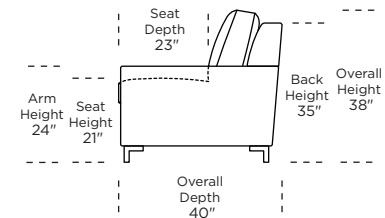

**BRYSON**

**Standard Comfort Sleeper®**

**Features:**

- Featuring the patented Tiffany 24/7™ platform sleep system
- Room to stretch out with true 80 inches of bedroom-length sleeping surface
- Ultimate comfort on four inches of plush, high-density foam mattress
- Under-sofa dust covers keeps dust and dirt from ever touching the mattress
- Zero wall clearance
- Quick-ship delivery
- Double-needle top-stitch
- High-density, high-resiliency foam seat cushions
- Loose back and seat cushions
- Limited lifetime warranty on frame
- 10-year mechanism warranty

**Leg height is 4"**

Please use actual leather, fabric, Crypton®, Sunbrella® and Ultrasuede® swatches when specifying furniture as the colors shown may vary due to the printing process.

**Note:** Seat depth includes cushion overhang which may be up to 1"

\* Picture shows left arm seated. Please specify left or right arm seated when ordering.

All orders are in seated position.

† Dotted lines for Queen Plus sizes indicates the number of seats.

All dimensions are approximate and subject to change.