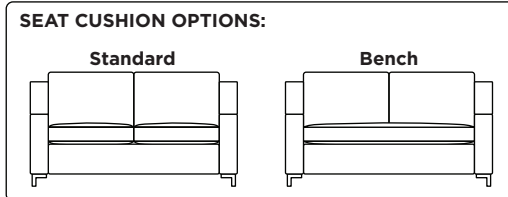

**BRYSON**

**Standard Comfort Sleeper®**

**Features:**

- Featuring the patented Tiffany 24/7™ platform sleep system
- Room to stretch out with true 80 inches of bedroom-length sleeping surface
- Ultimate comfort on four inches of plush, high-density foam mattress
- Under-sofa dust covers keeps dust and dirt from ever touching the mattress
- Zero wall clearance
- Quick-ship delivery
- Double-needle top-stitch
- High-density, high-resiliency foam seat cushions
- Loose back and seat cushions
- Limited lifetime warranty on frame
- 10-year mechanism warranty

**Leg height is 4"**

Please use actual leather, fabric, Crypton®, Sunbrella® and Ultrasuede® swatches when specifying furniture as the colors shown may vary due to the printing process.

**Note:** Seat depth includes cushion overhang which may be up to 1"

\* Picture shows left arm seated. Please specify left or right arm seated when ordering.

All orders are in seated position.

† Dotted lines for Queen Plus sizes indicates the number of seats.

All dimensions are approximate and subject to change.