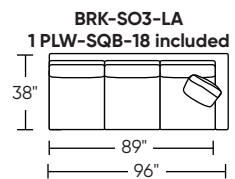

AMERICAN LEATHER® SOFAS & SECTIONALS COLLECTION

Standard Features:

- Advanced unidirectional suspension system
- Premium high-density, high-resiliency foam seats
- Welt cord trim
- Loose back and seat cushions
- Single-needle top-stitch
- PLW-SQB-18 measures 18" x 18"
- Limited lifetime warranty on frame and suspension
- Quick-ship delivery

Options:

- Wood base available in Dune, Ebony, Mink, or Oiled Ash finish
- Solid Natural Walnut base also available
- Extra firm premium high-density, high-resiliency foam seats
- Premium high-density, high-resiliency foam encased in down seats
- Premium high-density, high-resiliency foam encased in Trillium seats
- Contrasting back cushion and seat available: If two grades are selected, price at higher grade
- Specify down toss pillow in any leather or fabric
- For additional pillows order PLW-SQB-18

Please use actual leather, fabric, Crypton®, Sunbrella® and Ultrasuede® swatches when specifying furniture as the colors shown may vary due to the printing process.

BROOKE

Suggested Configurations

Due to size of leather hides, your furniture will have seams on the front, back and sides. For more information please contact your sales representative.

A. Front B. Back C. Sides

*Dotted line indicates where seams may be located.

Scale: 1/8 inch = 1 foot
All dimensions are approximate and subject to change.
Specify components from the sitting position.

VO1.14.26