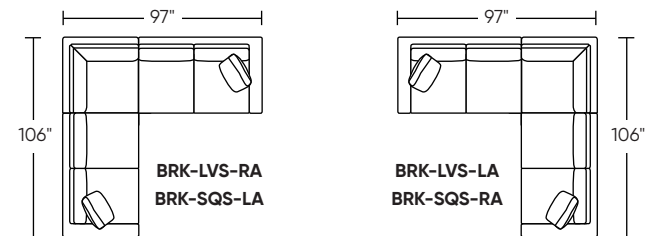

Please use actual leather, fabric, Crypton®, Sunbrella® and Ultrasuede® swatches when specifying furniture as the colors shown may vary due to the printing process.

BROOKE

Suggested Configurations

Due to size of leather hides, your furniture will have seams on the front, back and sides. For more information please contact your sales representative.

A. Front B. Back C. Sides

*Dotted line indicates where seams may be located.

Scale: 1/8 inch = 1 foot
All dimensions are approximate and subject to change.
Specify components from the sitting position.

VO1.14.26