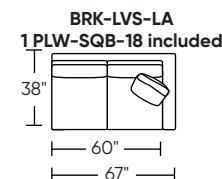

AMERICAN LEATHER® SOFAS & SECTIONALS COLLECTION

Standard Features:

- Advanced unidirectional suspension system
- Premium high-density, high-resiliency foam seats
- Welt cord trim
- Loose back and seat cushions
- Single-needle top-stitch
- PLW-SQB-18 measures 18" x 18"
- Limited lifetime warranty on frame and suspension
- Quick-ship delivery

Options:

- Wood base available in Dune, Ebony, Mink, or Oiled Ash finish
- Solid Natural Walnut base also available
- Extra firm premium high-density, high-resiliency foam seats
- Premium high-density, high-resiliency foam encased in down seats
- Premium high-density, high-resiliency foam encased in Trillium seats
- Contrasting back cushion and seat available: If two grades are selected, price at higher grade
- Specify down toss pillow in any leather or fabric
- For additional pillows order PLW-SQB-18

Please use actual leather, fabric, Crypton®, Sunbrella® and Ultrasuede® swatches when specifying furniture as the colors shown may vary due to the printing process.

BROOKE

Suggested Configurations

Due to size of leather hides, your furniture will have seams on the front, back and sides. For more information please contact your sales representative.

A. Front B. Back C. Sides

*Dotted line indicates where seams may be located.

Scale: 1/8 inch = 1 foot
All dimensions are approximate and subject to change.
Specify components from the sitting position.

VO1.14.26