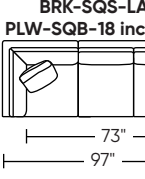

AMERICAN LEATHER® SOFAS & SECTIONALS COLLECTION

Standard Features:

- Advanced unidirectional suspension system
- Premium high-density, high-resiliency foam seats
- Welt cord trim
- Loose back and seat cushions
- Single-needle top-stitch
- PLW-SQB-18 measures 18" x 18"
- Limited lifetime warranty on frame and suspension
- Quick-ship delivery

Options:

- Wood base available in Dune, Ebony, Mink, or Oiled Ash finish
- Solid Natural Walnut base also available
- Extra firm premium high-density, high-resiliency foam seats
- Premium high-density, high-resiliency foam encased in down seats
- Premium high-density, high-resiliency foam encased in Trillium seats
- Contrasting back cushion and seat available: If two grades are selected, price at higher grade
- Specify down toss pillow in any leather or fabric
- For additional pillows order PLW-SQB-18

Please use actual leather, fabric, Crypton®, Sunbrella® and Ultrasuede® swatches when specifying furniture as the colors shown may vary due to the printing process.

BROOKE

Suggested Configurations

Due to size of leather hides, your furniture will have seams on the front, back and sides. For more information please contact your sales representative.

A. Front B. Back C. Sides

*Dotted line indicates where seams may be located.

Scale: 1/8 inch = 1 foot
All dimensions are approximate and subject to change.
Specify components from the sitting position.

VO1.14.26