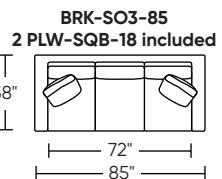

SOFA & SECTIONALS COLLECTION

BROOKE

**AMERICAN
LEATHER**

AMERICAN LEATHER® SOFAS & SECTIONALS COLLECTION

Standard Features:

- Advanced unidirectional suspension system
- Premium high-density, high-resiliency foam seats
- Welt cord trim
- Loose back and seat cushions
- Single-needle top-stitch
- PLW-SQB-18 measures 18" x 18"
- Limited lifetime warranty on frame and suspension
- Quick-ship delivery

Please use actual leather, fabric, Crypton®, Sunbrella® and Ultrasuede® swatches when specifying furniture as the colors shown may vary due to the printing process.

BROOKE

Suggested Configurations

Due to size of leather hides, your furniture will have seams on the front, back and sides. For more information please contact your sales representative.

A. Front B. Back C. Sides

*Dotted line indicates where seams may be located.

Scale: 1/8 inch = 1 foot
All dimensions are approximate and subject to change.
Specify components from the sitting position.

VO1.14.26