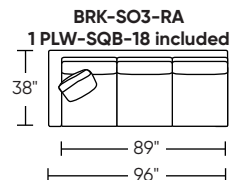

AMERICAN LEATHER® SOFAS & SECTIONALS COLLECTION

Standard Features:

- Advanced unidirectional suspension system
- Premium high-density, high-resiliency foam seats
- Welt cord trim
- Loose back and seat cushions
- Single-needle top-stitch
- PLW-SQB-18 measures 18" x 18"
- Limited lifetime warranty on frame and suspension
- Quick-ship delivery

Options:

- Wood base available in Dune, Ebony, Mink, or Oiled Ash finish
- Solid Natural Walnut base also available
- Extra firm premium high-density, high-resiliency foam seats
- Premium high-density, high-resiliency foam encased in down seats
- Premium high-density, high-resiliency foam encased in Trillium seats
- Contrasting back cushion and seat available: If two grades are selected, price at higher grade
- Specify down toss pillow in any leather or fabric
- For additional pillows order PLW-SQB-18

Please use actual leather, fabric, Crypton®, Sunbrella® and Ultrasuede® swatches when specifying furniture as the colors shown may vary due to the printing process.

BROOKE

Suggested Configurations

Due to size of leather hides, your furniture will have seams on the front, back and sides. For more information please contact your sales representative.

A. Front B. Back C. Sides

*Dotted line indicates where seams may be located.

Scale: 1/8 inch = 1 foot
All dimensions are approximate and subject to change.
Specify components from the sitting position.

VO1.14.26