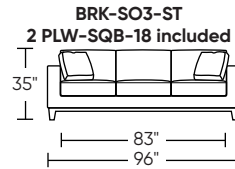

SOFA & SECTIONALS COLLECTION

BROOKE

**AMERICAN
LEATHER**

AMERICAN LEATHER® SOFAS & SECTIONALS COLLECTION

Standard Features:

- Advanced unidirectional suspension system
- Premium high-density, high-resiliency foam seats
- Welt cord trim
- Loose back and seat cushions
- Single-needle top-stitch
- PLW-SQB-18 measures 18" x 18"
- Limited lifetime warranty on frame and suspension
- Quick-ship delivery

Please use actual leather, fabric, Crypton®, Sunbrella® and Ultrasuede® swatches when specifying furniture as the colors shown may vary due to the printing process.

BROOKE

Suggested Configurations

Due to size of leather hides, your furniture will have seams on the front, back and sides. For more information please contact your sales representative.

A. Front B. Back C. Sides

*Dotted line indicates where seams may be located.

Scale: 1/8 inch = 1 foot
All dimensions are approximate and subject to change.
Specify components from the sitting position.

VO1.14.26