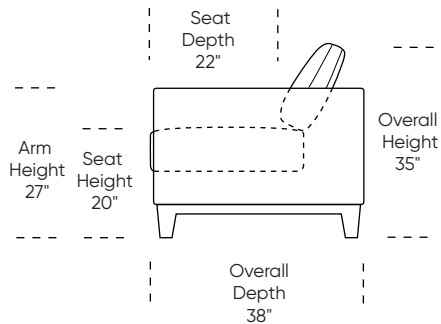

AMERICAN LEATHER® SOFAS & SECTIONALS COLLECTION

Standard Features:

- Advanced unidirectional suspension system
- Premium high-density, high-resiliency foam seats
- Welt cord trim
- Loose back and seat cushions
- Single-needle top-stitch
- PLW-SQB-18 measures 18" x 18"
- Limited lifetime warranty on frame and suspension
- Quick-ship delivery

Options:

- Wood base available in Dune, Ebony, Mink, or Oiled Ash finish
- Solid Natural Walnut base also available
- Extra firm premium high-density, high-resiliency foam seats
- Premium high-density, high-resiliency foam encased in down seats
- Premium high-density, high-resiliency foam encased in Trillium seats
- Contrasting back cushion and seat available: If two grades are selected, price at higher grade
- Specify down toss pillow in any leather or fabric
- For additional pillows order PLW-SQB-18

Please use actual leather, fabric, Crypton®, Sunbrella® and Ultrasuede® swatches when specifying furniture as the colors shown may vary due to the printing process.