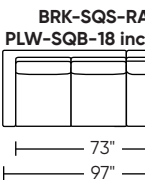

AMERICAN LEATHER® SOFAS & SECTIONALS COLLECTION

Standard Features:

- Advanced unidirectional suspension system
- Premium high-density, high-resiliency foam seats
- Welt cord trim
- Loose back and seat cushions
- Single-needle top-stitch
- PLW-SQB-18 measures 18" x 18"
- Limited lifetime warranty on frame and suspension
- Quick-ship delivery

Options:

- Wood base available in Dune, Ebony, Mink, or Oiled Ash finish
- Solid Natural Walnut base also available
- Extra firm premium high-density, high-resiliency foam seats
- Premium high-density, high-resiliency foam encased in down seats
- Premium high-density, high-resiliency foam encased in Trillium seats
- Contrasting back cushion and seat available: If two grades are selected, price at higher grade
- Specify down toss pillow in any leather or fabric
- For additional pillows order PLW-SQB-18

Please use actual leather, fabric, Crypton®, Sunbrella® and Ultrasuede® swatches when specifying furniture as the colors shown may vary due to the printing process.

BROOKE

Suggested Configurations

Due to size of leather hides, your furniture will have seams on the front, back and sides. For more information please contact your sales representative.

A. Front B. Back C. Sides

*Dotted line indicates where seams may be located.

Scale: 1/8 inch = 1 foot
All dimensions are approximate and subject to change.
Specify components from the sitting position.

VO1.14.26