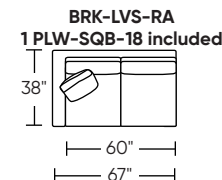

AMERICAN LEATHER® SOFAS & SECTIONALS COLLECTION

Standard Features:

- Advanced unidirectional suspension system
- Premium high-density, high-resiliency foam seats
- Welt cord trim
- Loose back and seat cushions
- Single-needle top-stitch
- PLW-SQB-18 measures 18" x 18"
- Limited lifetime warranty on frame and suspension
- Quick-ship delivery

Options:

- Wood base available in Dune, Ebony, Mink, or Oiled Ash finish
- Solid Natural Walnut base also available
- Extra firm premium high-density, high-resiliency foam seats
- Premium high-density, high-resiliency foam encased in down seats
- Premium high-density, high-resiliency foam encased in Trillium seats
- Contrasting back cushion and seat available: If two grades are selected, price at higher grade
- Specify down toss pillow in any leather or fabric
- For additional pillows order PLW-SQB-18

Please use actual leather, fabric, Crypton®, Sunbrella® and Ultrasuede® swatches when specifying furniture as the colors shown may vary due to the printing process.

BROOKE

Suggested Configurations

Due to size of leather hides, your furniture will have seams on the front, back and sides. For more information please contact your sales representative.

A. Front B. Back C. Sides

*Dotted line indicates where seams may be located.

Scale: 1/8 inch = 1 foot
All dimensions are approximate and subject to change.
Specify components from the sitting position.

VO1.14.26