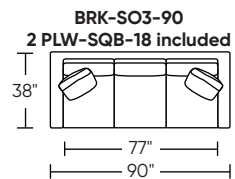

AMERICAN LEATHER® SOFAS & SECTIONALS COLLECTION

Standard Features:

- Advanced unidirectional suspension system
- Premium high-density, high-resiliency foam seats
- Welt cord trim
- Loose back and seat cushions
- Single-needle top-stitch
- PLW-SQB-18 measures 18" x 18"
- Limited lifetime warranty on frame and suspension
- Quick-ship delivery

Options:

- Wood base available in Dune, Ebony, Mink, or Oiled Ash finish
- Solid Natural Walnut base also available
- Extra firm premium high-density, high-resiliency foam seats
- Premium high-density, high-resiliency foam encased in down seats
- Premium high-density, high-resiliency foam encased in Trillium seats
- Contrasting back cushion and seat available: If two grades are selected, price at higher grade
- Specify down toss pillow in any leather or fabric
- For additional pillows order PLW-SQB-18

Please use actual leather, fabric, Crypton®, Sunbrella® and Ultrasuede® swatches when specifying furniture as the colors shown may vary due to the printing process.

BROOKE

Suggested Configurations

Due to size of leather hides, your furniture will have seams on the front, back and sides. For more information please contact your sales representative.

A. Front B. Back C. Sides

*Dotted line indicates where seams may be located.

Scale: 1/8 inch = 1 foot
All dimensions are approximate and subject to change.
Specify components from the sitting position.

VO1.14.26