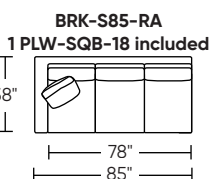

SOFA & SECTIONALS COLLECTION

BROOKE

**AMERICAN
LEATHER**

AMERICAN LEATHER® SOFAS & SECTIONALS COLLECTION

Standard Features:

- Advanced unidirectional suspension system
- Premium high-density, high-resiliency foam seats
- Welt cord trim
- Loose back and seat cushions
- Single-needle top-stitch
- PLW-SQB-18 measures 18" x 18"
- Limited lifetime warranty on frame and suspension
- Quick-ship delivery

Please use actual leather, fabric, Crypton®, Sunbrella® and Ultrasuede® swatches when specifying furniture as the colors shown may vary due to the printing process.

BROOKE

Suggested Configurations

Due to size of leather hides, your furniture will have seams on the front, back and sides. For more information please contact your sales representative.