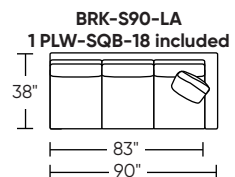

AMERICAN LEATHER® SOFAS & SECTIONALS COLLECTION

Standard Features:

- Advanced unidirectional suspension system
- Premium high-density, high-resiliency foam seats
- Welt cord trim
- Loose back and seat cushions
- Single-needle top-stitch
- PLW-SQB-18 measures 18" x 18"
- Limited lifetime warranty on frame and suspension
- Quick-ship delivery

Options:

- Wood base available in Dune, Ebony, Mink, or Oiled Ash finish
- Solid Natural Walnut base also available
- Extra firm premium high-density, high-resiliency foam seats
- Premium high-density, high-resiliency foam encased in down seats
- Premium high-density, high-resiliency foam encased in Trillium seats
- Contrasting back cushion and seat available: If two grades are selected, price at higher grade
- Specify down toss pillow in any leather or fabric
- For additional pillows order PLW-SQB-18

Please use actual leather, fabric, Crypton®, Sunbrella® and Ultrasuede® swatches when specifying furniture as the colors shown may vary due to the printing process.

BROOKE

Suggested Configurations

Due to size of leather hides, your furniture will have seams on the front, back and sides. For more information please contact your sales representative.

A. Front B. Back C. Sides

*Dotted line indicates where seams may be located.

Scale: 1/8 inch = 1 foot
All dimensions are approximate and subject to change.
Specify components from the sitting position.

VO1.14.26