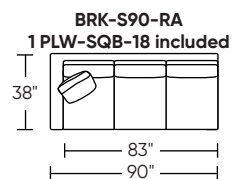

AMERICAN LEATHER® SOFAS & SECTIONALS COLLECTION

Standard Features:

- Advanced unidirectional suspension system
- Premium high-density, high-resiliency foam seats
- Welt cord trim
- Loose back and seat cushions
- Single-needle top-stitch
- PLW-SQB-18 measures 18" x 18"
- Limited lifetime warranty on frame and suspension
- Quick-ship delivery

Options:

- Wood base available in Dune, Ebony, Mink, or Oiled Ash finish
- Solid Natural Walnut base also available
- Extra firm premium high-density, high-resiliency foam seats
- Premium high-density, high-resiliency foam encased in down seats
- Premium high-density, high-resiliency foam encased in Trillium seats
- Contrasting back cushion and seat available: If two grades are selected, price at higher grade
- Specify down toss pillow in any leather or fabric
- For additional pillows order PLW-SQB-18

Please use actual leather, fabric, Crypton®, Sunbrella® and Ultrasuede® swatches when specifying furniture as the colors shown may vary due to the printing process.

BROOKE

Suggested Configurations

Due to size of leather hides, your furniture will have seams on the front, back and sides. For more information please contact your sales representative.

A. Front B. Back C. Sides

*Dotted line indicates where seams may be located.

Scale: 1/8 inch = 1 foot
All dimensions are approximate and subject to change.
Specify components from the sitting position.

VO1.14.26