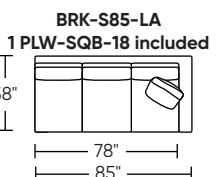

Please use actual leather, fabric, Crypton®, Sunbrella® and Ultrasuede® swatches when specifying furniture as the colors shown may vary due to the printing process.

BROOKE

Suggested Configurations

Due to size of leather hides, your furniture will have seams on the front, back and sides. For more information please contact your sales representative.