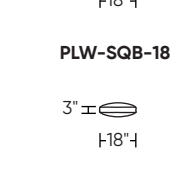

AMERICAN LEATHER® SOFAS & SECTIONALS COLLECTION

Standard Features:

- Advanced unidirectional suspension system
- Premium high-density, high-resiliency foam seats
- Welt cord trim
- Loose back and seat cushions
- Single-needle top-stitch
- PLW-SQB-18 measures 18" x 18"
- Limited lifetime warranty on frame and suspension
- Quick-ship delivery

Options:

- Wood base available in Dune, Ebony, Mink, or Oiled Ash finish
- Solid Natural Walnut base also available
- Extra firm premium high-density, high-resiliency foam seats
- Premium high-density, high-resiliency foam encased in down seats
- Premium high-density, high-resiliency foam encased in Trillium seats
- Contrasting back cushion and seat available: If two grades are selected, price at higher grade
- Specify down toss pillow in any leather or fabric
- For additional pillows order PLW-SQB-18

Please use actual leather, fabric, Crypton®, Sunbrella® and Ultrasuede® swatches when specifying furniture as the colors shown may vary due to the printing process.

BROOKE

Suggested Configurations

Due to size of leather hides, your furniture will have seams on the front, back and sides. For more information please contact your sales representative.

A. Front B. Back C. Sides

*Dotted line indicates where seams may be located.

Scale: 1/8 inch = 1 foot
All dimensions are approximate and subject to change.
Specify components from the sitting position.

VO1.14.26