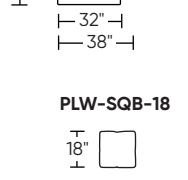

AMERICAN LEATHER® SOFAS & SECTIONALS COLLECTION

Standard Features:

- Advanced unidirectional suspension system
- Premium high-density, high-resiliency foam seats
- Welt cord trim
- Loose back and seat cushions
- Single-needle top-stitch
- PLW-SQB-18 measures 18" x 18"
- Limited lifetime warranty on frame and suspension
- Quick-ship delivery

Options:

- Wood base available in Dune, Ebony, Mink, or Oiled Ash finish
- Solid Natural Walnut base also available
- Extra firm premium high-density, high-resiliency foam seats
- Premium high-density, high-resiliency foam encased in down seats
- Premium high-density, high-resiliency foam encased in Trillium seats
- Contrasting back cushion and seat available: If two grades are selected, price at higher grade
- Specify down toss pillow in any leather or fabric
- For additional pillows order PLW-SQB-18

Please use actual leather, fabric, Crypton®, Sunbrella® and Ultrasuede® swatches when specifying furniture as the colors shown may vary due to the printing process.

BROOKE

Suggested Configurations

Due to size of leather hides, your furniture will have seams on the front, back and sides. For more information please contact your sales representative.

A. Front B. Back C. Sides

*Dotted line indicates where seams may be located.

Scale: 1/8 inch = 1 foot
All dimensions are approximate and subject to change.
Specify components from the sitting position.

VO1.14.26