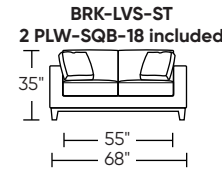

SOFA & SECTIONALS COLLECTION

BROOKE

**AMERICAN
LEATHER**

AMERICAN LEATHER® SOFAS & SECTIONALS COLLECTION

Standard Features:

- Advanced unidirectional suspension system
- Premium high-density, high-resiliency foam seats
- Welt cord trim
- Loose back and seat cushions
- Single-needle top-stitch
- PLW-SQB-18 measures 18" x 18"
- Limited lifetime warranty on frame and suspension
- Quick-ship delivery

Please use actual leather, fabric, Crypton®, Sunbrella® and Ultrasuede® swatches when specifying furniture as the colors shown may vary due to the printing process.

BROOKE

Suggested Configurations

Due to size of leather hides, your furniture will have seams on the front, back and sides. For more information please contact your sales representative.

A. Front B. Back C. Sides

*Dotted line indicates where seams may be located.

Scale: 1/8 inch = 1 foot
All dimensions are approximate and subject to change.
Specify components from the sitting position.

VO1.14.26