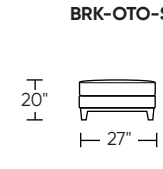

AMERICAN LEATHER® SOFAS & SECTIONALS COLLECTION

Standard Features:

- Advanced unidirectional suspension system
- Premium high-density, high-resiliency foam seats
- Welt cord trim
- Loose back and seat cushions
- Single-needle top-stitch
- PLW-SQB-18 measures 18" x 18"
- Limited lifetime warranty on frame and suspension
- Quick-ship delivery

Options:

- Wood base available in Dune, Ebony, Mink, or Oiled Ash finish
- Solid Natural Walnut base also available
- Extra firm premium high-density, high-resiliency foam seats
- Premium high-density, high-resiliency foam encased in down seats
- Premium high-density, high-resiliency foam encased in Trillium seats
- Contrasting back cushion and seat available: If two grades are selected, price at higher grade
- Specify down toss pillow in any leather or fabric
- For additional pillows order PLW-SQB-18

Please use actual leather, fabric, Crypton®, Sunbrella® and Ultrasuede® swatches when specifying furniture as the colors shown may vary due to the printing process.

BROOKE

Suggested Configurations

Due to size of leather hides, your furniture will have seams on the front, back and sides. For more information please contact your sales representative.

A. Front B. Back C. Sides

*Dotted line indicates where seams may be located.

Scale: 1/8 inch = 1 foot
All dimensions are approximate and subject to change.
Specify components from the sitting position.

VO1.14.26