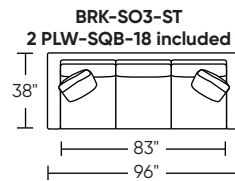

SOFA & SECTIONALS COLLECTION

BROOKE

**AMERICAN
LEATHER**

AMERICAN LEATHER® SOFAS & SECTIONALS COLLECTION

Standard Features:

- Advanced unidirectional suspension system
- Premium high-density, high-resiliency foam seats
- Welt cord trim
- Loose back and seat cushions
- Single-needle top-stitch
- PLW-SQB-18 measures 18" x 18"
- Limited lifetime warranty on frame and suspension
- Quick-ship delivery

Please use actual leather, fabric, Crypton®, Sunbrella® and Ultrasuede® swatches when specifying furniture as the colors shown may vary due to the printing process.

BROOKE

Suggested Configurations

Due to size of leather hides, your furniture will have seams on the front, back and sides. For more information please contact your sales representative.

A. Front B. Back C. Sides

*Dotted line indicates where seams may be located.

Scale: 1/8 inch = 1 foot
All dimensions are approximate and subject to change.
Specify components from the sitting position.

VO1.14.26