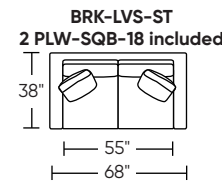

SOFA & SECTIONALS COLLECTION

BROOKE

**AMERICAN
LEATHER**

AMERICAN LEATHER® SOFAS & SECTIONALS COLLECTION

Standard Features:

- Advanced unidirectional suspension system
- Premium high-density, high-resiliency foam seats
- Welt cord trim
- Loose back and seat cushions
- Single-needle top-stitch
- PLW-SQB-18 measures 18" x 18"
- Limited lifetime warranty on frame and suspension
- Quick-ship delivery

Please use actual leather, fabric, Crypton®, Sunbrella® and Ultrasuede® swatches when specifying furniture as the colors shown may vary due to the printing process.

BROOKE

Suggested Configurations

Due to size of leather hides, your furniture will have seams on the front, back and sides. For more information please contact your sales representative.

A. Front B. Back C. Sides

*Dotted line indicates where seams may be located.

Scale: 1/8 inch = 1 foot
All dimensions are approximate and subject to change.
Specify components from the sitting position.

VO1.14.26