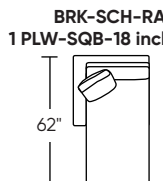

AMERICAN LEATHER® SOFAS & SECTIONALS COLLECTION

Standard Features:

- Advanced unidirectional suspension system
- Premium high-density, high-resiliency foam seats
- Welt cord trim
- Loose back and seat cushions
- Single-needle top-stitch
- PLW-SQB-18 measures 18" x 18"
- Limited lifetime warranty on frame and suspension
- Quick-ship delivery

Options:

- Wood base available in Dune, Ebony, Mink, or Oiled Ash finish
- Solid Natural Walnut base also available
- Extra firm premium high-density, high-resiliency foam seats
- Premium high-density, high-resiliency foam encased in down seats
- Premium high-density, high-resiliency foam encased in Trillium seats
- Contrasting back cushion and seat available: If two grades are selected, price at higher grade
- Specify down toss pillow in any leather or fabric
- For additional pillows order PLW-SQB-18

Please use actual leather, fabric, Crypton®, Sunbrella® and Ultrasuede® swatches when specifying furniture as the colors shown may vary due to the printing process.

BROOKE

Suggested Configurations

Due to size of leather hides, your furniture will have seams on the front, back and sides. For more information please contact your sales representative.

A. Front B. Back C. Sides

*Dotted line indicates where seams may be located.

Scale: 1/8 inch = 1 foot
All dimensions are approximate and subject to change.
Specify components from the sitting position.

VO1.14.26