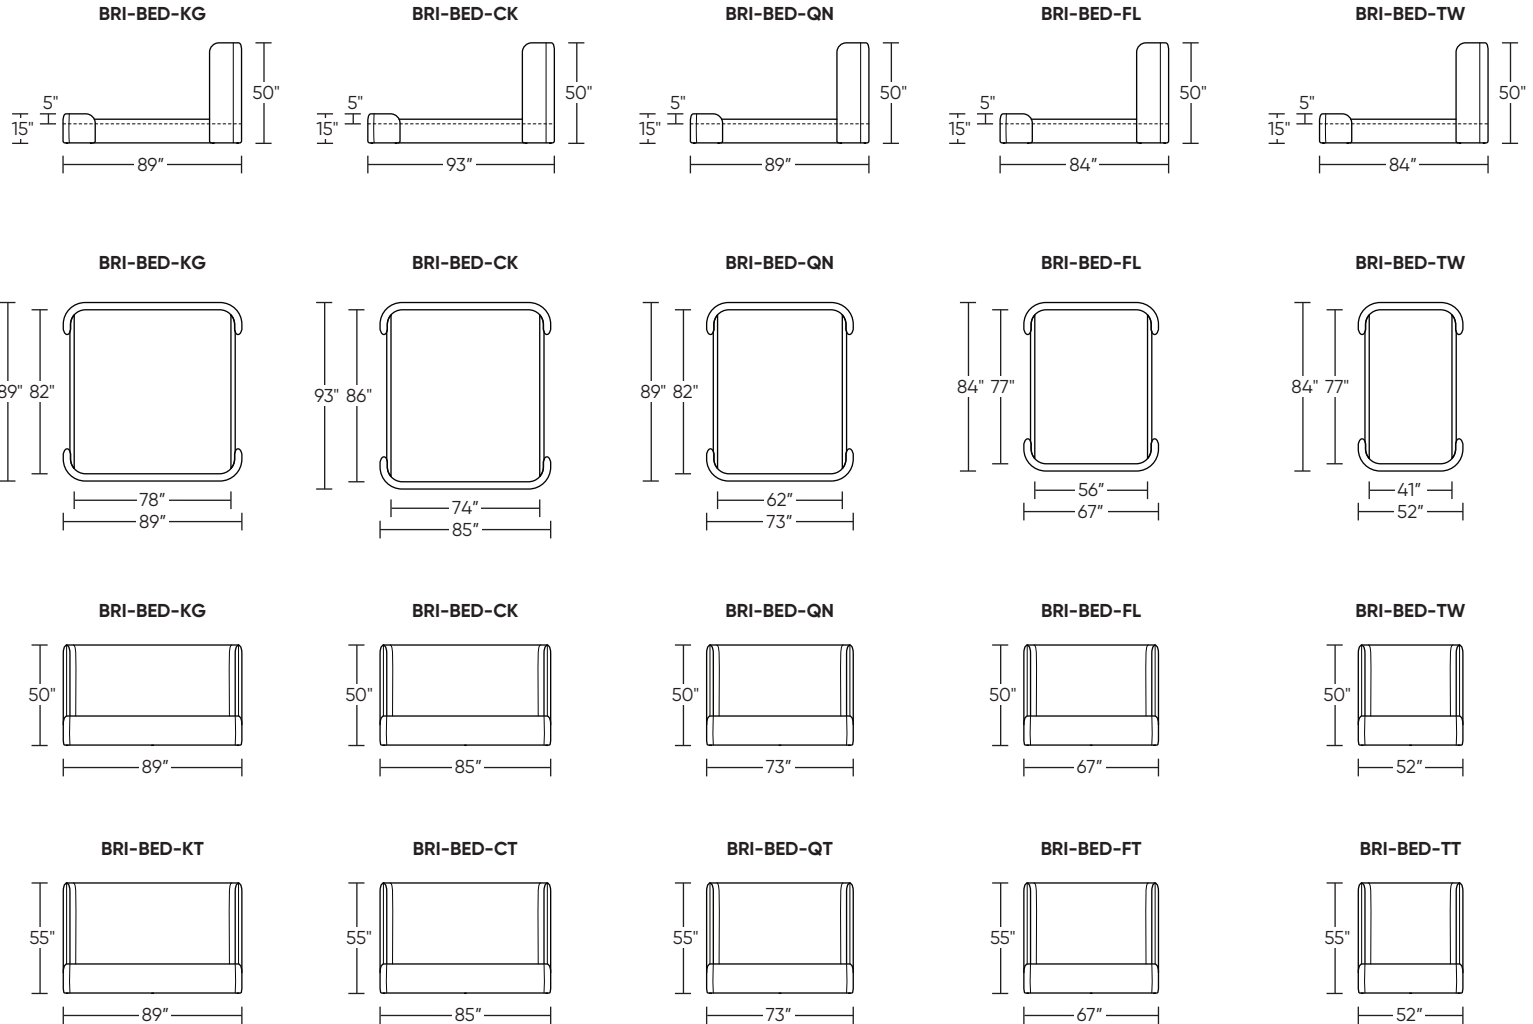

Beds

BRINLEY

AMERICAN LEATHER

AMERICAN LEATHER® BEDS & HEADBOARDS COLLECTION

BRINLEY

Standard Features:

- Double-needle top-stitch with thick thread
- Limited lifetime warranty on frame
- Quick-ship delivery

Options:

- Contrasting stitch detail available in Black, Brown, Charcoal, Cream, Espresso, Grey, Lemon, Pink, Royal, Scarlet, Tangerine, or Teal thread color

Leg height is 1/4"

Please use actual leather, fabric, Crypton®, Sunbrella® and Ultrasuede® swatches when specifying furniture as the colors shown may vary due to the printing process.

Scale: 1/8 inch = 1 foot
All dimensions are approximate and subject to change.
Specify components from the sitting position.

V10.16.24