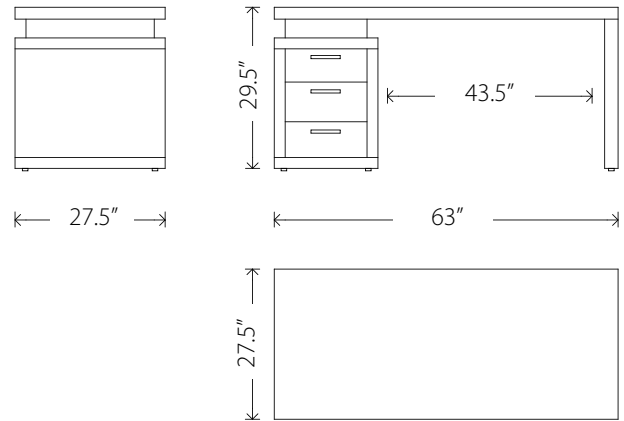

NUOVO

Benjamin

HGSD126
walnut

Benjamin desk

NUOVO

size : 63 x 27½ x 29½"

SKU colours :

HGSD126 walnut

minimum order : 1

multiples of : 1

box 1 size : 66 x 30 x 5"

box 2 size : 30 x 22 x 30"

box details : 5 ply cardboard box

cuft : 17.19

gw : 214 lbs

nw : 200 lbs

cbm : 0.49

shipping format : LTL

assembly instructions : **supplied**

technical details :

American walnut veneer

MDF core construction

brushed aluminum handles

upper drawer: 13¾ x 15¼ x 4¼"

middle drawer: 13¾ x 15¼ x 4¼"

lower drawer: 13¾ x 15¼ x 4¼"