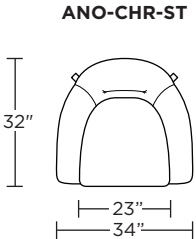

Please use actual leather, fabric, Crypton®, Sunbrella® and Ultrasuede® swatches when specifying furniture as the colors shown may vary due to the printing process.

Scale: 1/4 inch = 1 foot
All dimensions are approximate and subject to change.
Specify components from the sitting position.