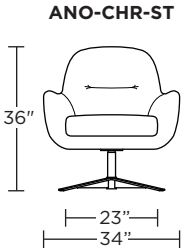

Please use actual leather, fabric, Crypton®, Sunbrella® and Ultrasuede® swatches when specifying furniture as the colors shown may vary due to the printing process.

Scale: 1/4 inch = 1 foot
All dimensions are approximate and subject to change.
Specify components from the sitting position.