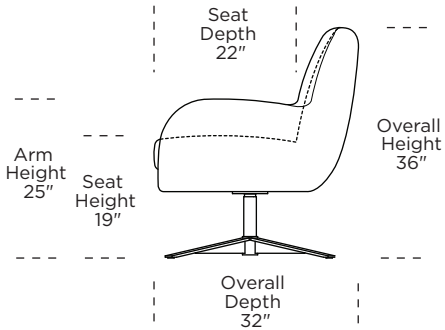

Standard Features:

- Premium high-density, high-resiliency foam seat cushion
- Tight back and loose seat cushion
- Double-needle top-stitch
- Lifetime warranty on frame
- Quick-ship delivery

Options:

- Contrasting welt detail available
- Metal base available in Antique Brass, Burnished Bronze, or Polished Nickel

Please use actual leather, fabric, Crypton®, Sunbrella® and Ultrasuede® swatches when specifying furniture as the colors shown may vary due to the printing process.

Scale: 1/4 inch = 1 foot
All dimensions are approximate and subject to change.
Specify components from the sitting position.